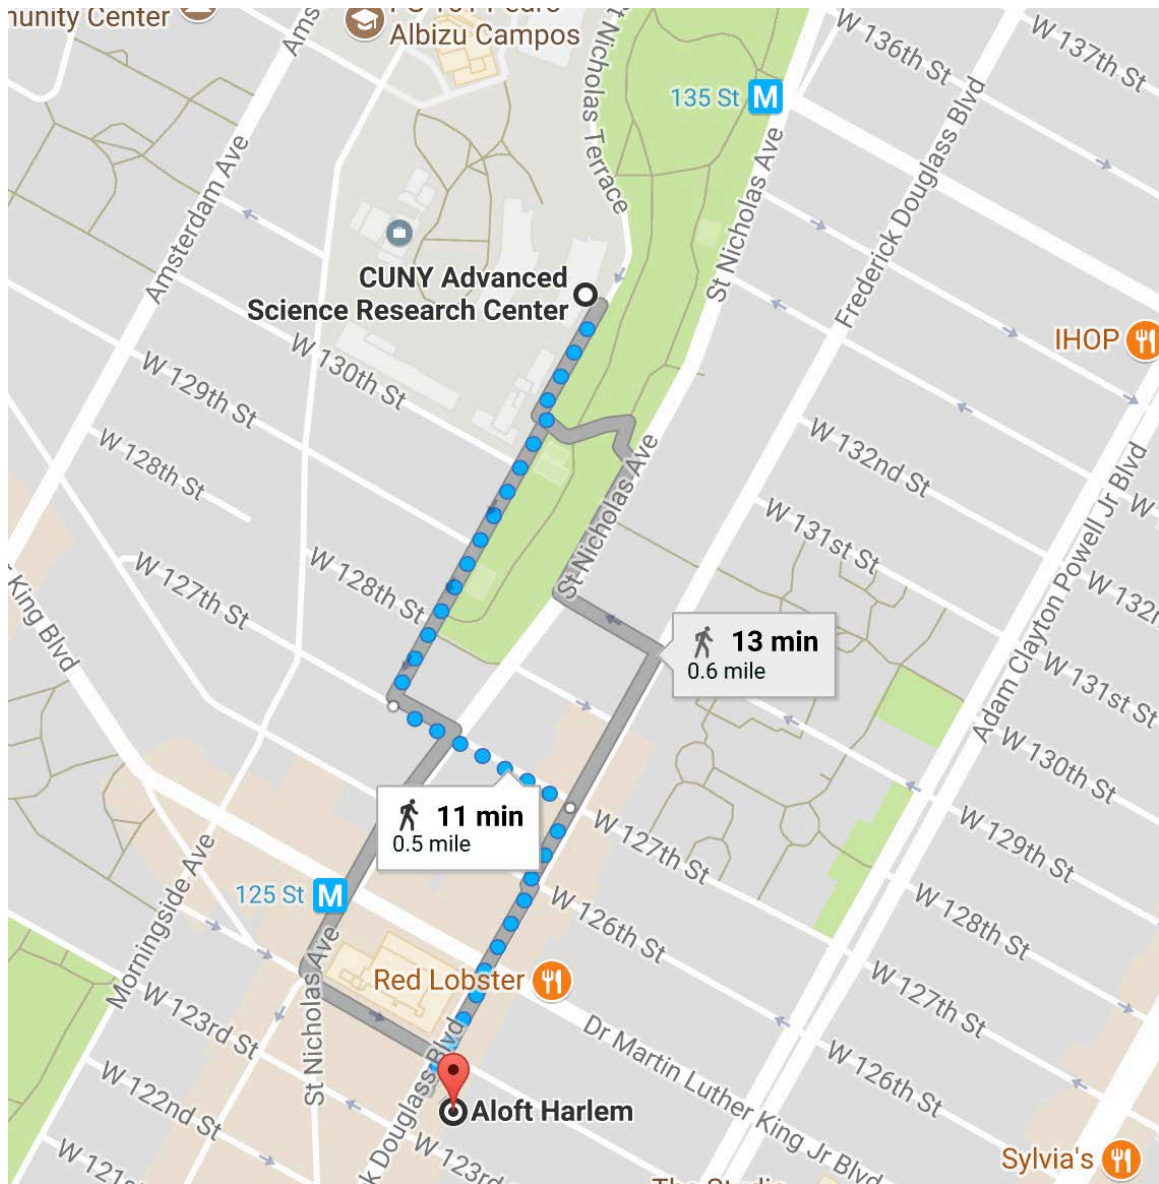

**Workshop on Advanced Topics in EM Structure Determination:
Challenges and Opportunities.
October 29 - November 3, 2017.**

**Location:
ASRC auditorium
85 St Nicholas Terrace, New York, NY 10031**

There are many ways to get to the ASRC auditorium (walking, taxi, bus, metro). Google will help you find all of them. The map above shows the way on foot from the Aloft Hotel. Let us know if you want more specific directions or a walking route that is a more gentle climb.